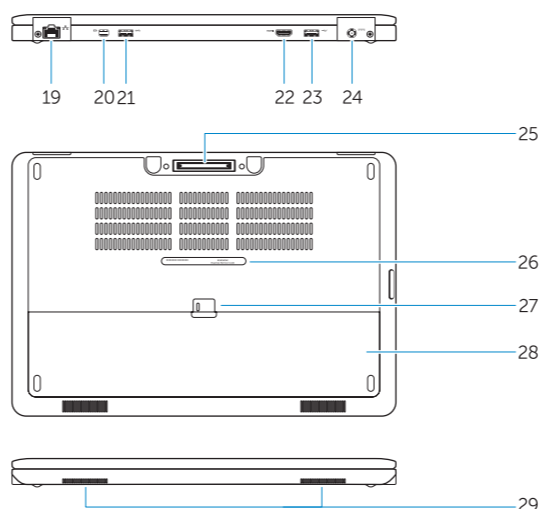

P40G002

Computer model

Computermodel | Modèle de l'ordinateur
Computermodell | Modello del computer

Latitude 7450/E7450

Features

Kenmerken | Caractéristiques | Funktionen | Funzioni

1. Battery-status light
2. Hard-drive activity light
3. Power-status light
4. Microphones
5. Camera
6. Camera-status light
7. Hard-drive activity light
8. Battery-status light
9. Wireless-status light
10. Security-cable slot
11. Power button
12. USB 3.0 connector
13. Headset connector
14. Contactless smart-card reader / Near Field Communication (NFC) reader (optional)
15. Fingerprint reader (optional)
16. Touchpad
17. Smart card reader (optional)
18. Memory card reader
19. Network connector
20. Mini-DisplayPort connector
21. USB 3.0 connector
22. HDMI connector
23. USB 3.0 connector with PowerShare
24. Power connector
25. Dock connector (optional)
26. Service-tag label
27. Battery release latch
29. Speakers